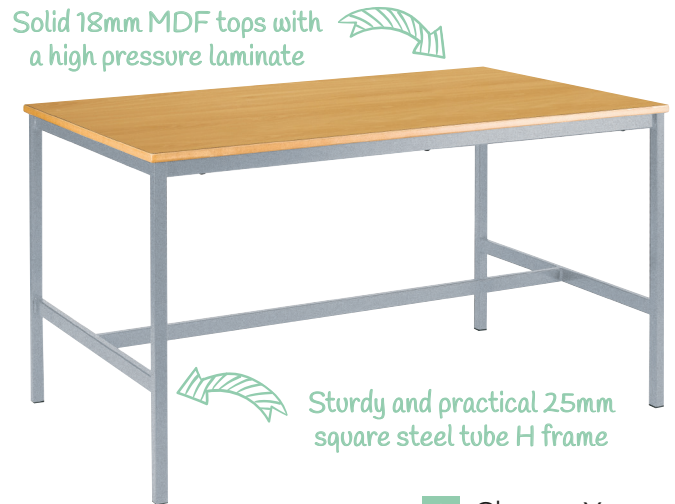

Fully Welded

**5
YEAR**

1 Choose Your Table Shape

TABLE STYLE	SIZE (L X W)	MDF EDGE CODE	DURAFORM EDGE CODE	TRESPA CODE
Crushed Bent	1200 x 600mm	CBCRAFT-126-MD	CBCRAFT-126-PS	CBCRAFT-126-TRES
Crushed Bent	1200 x 750mm	CBCRAFT-127-MD	CBCRAFT-127-PS	CBCRAFT-127-TRES
Crushed Bent	1200 x 1200mm*	CBCRAFT-1212-MD	CBCRAFT-1212-PS	CBCRAFT-1212-TRES
Crushed Bent	1500 x 750mm	CBCRAFT-157-MD	CBCRAFT-157-PS	CBCRAFT-157-TRES
Fully Welded	1200 x 600mm	CRAFT-126-MD	CRAFT-126-PS	CRAFT-126-TRES
Fully Welded	1200 x 750mm	CRAFT-127-MD	CRAFT-127-PS	CRAFT-127-TRES
Fully Welded	1200 x 1200mm*	CRAFT-1212-MD	CRAFT-1212-PS	CRAFT-1212-TRES
Fully Welded	1500 x 750mm	CRAFT-157-MD	CRAFT-157-PS	CRAFT-157-TRES

2 Choose Your Table Height

HEIGHT
760mm
800mm
850mm
900mm
950mm
1000mm