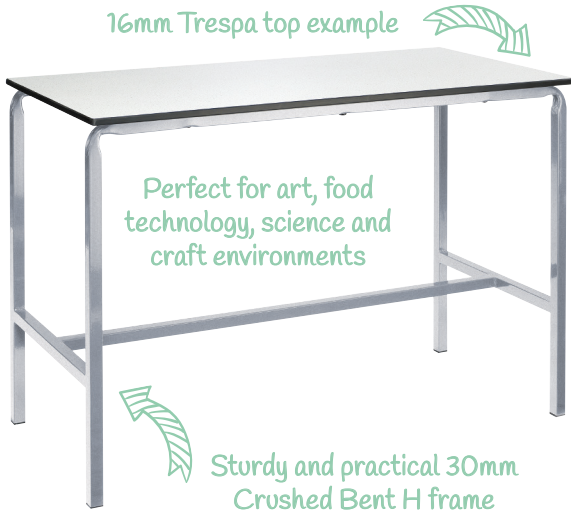

Craft Tables: Crushed Bent & Fully Welded H Frames

PRODUCT INFORMATION SHEET

**BSEN
1729
COMPLIANT**

Crushed Bent

**5
YEAR**