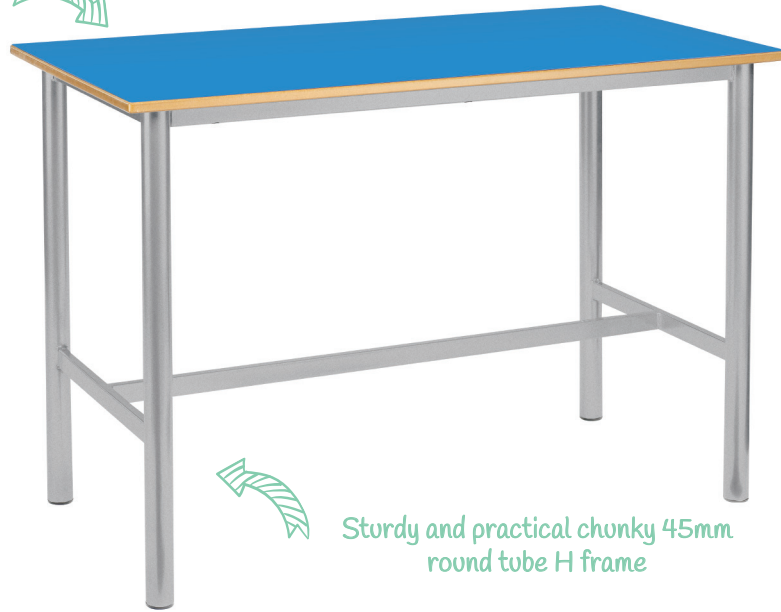

# Craft Table: Premium H Frame

PRODUCT INFORMATION SHEET

**BSEN  
1729  
COMPLIANT**

**10  
YEAR**

Solid tops with a high pressure laminate

Perfect for art, food technology, science and craft environments

Sturdy and practical chunky 45mm round tube H frame