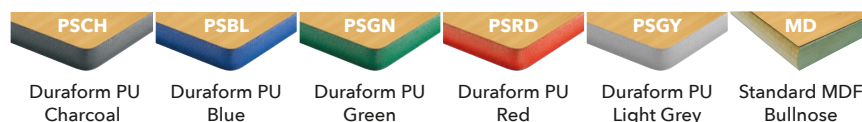

2 Choose Your Table Height

HEIGHT	AGE RANGE
590mm*	6-8 Years
640mm	8-11 Years
710mm	11-14 Years
760mm	14 +

*Not available on Circular Table option.

3 Choose Your Laminate Top Colour

4 Choose Your Frame Colour

5 Choose Your Edge Style: PU, MDF

**Non-returnable.