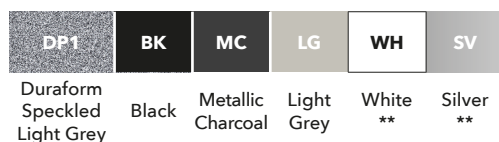

Tilt Top Dining Tables

PRODUCT INFORMATION SHEET

**BSEN
1729
COMPLIANT**

**5
YEAR**

Customise Your Order

1 Choose Your Dining Table

SHAPE	SIZE (L x W)	MDF EDGE CODE	DURAFORM EDGE CODE
Circular	1200mm Diameter	TILT-CIRC-MD	TILT-CIRC-PS
Oval	1610 x 900mm	TILT-OV-MD	TILT-OV-PS
Equal Octagonal	1200 x 1200mm	TILT-EQOCT-MD	TILT-EQOCT-PS
Irregular Octagonal	1380 x 1000mm	TILT-OCT-MD	TILT-OCT-PS
Rectangular	1200 x 900mm	TILT-129-MD	TILT-129-PS
Rectangular	1500 x 900mm	TILT-159-MD	TILT-159-PS

2 Choose Your Table Height

HEIGHT	AGE RANGE
590mm*	6-8 Years
640mm	8-11 Years
710mm	11-14 Years
760mm	14 +

*Not available on Circular Table option.

3 Choose Your Laminate Top Colour

4 Choose Your Frame Colour

5 Choose Your Edge Style: PU, MDF

**Non-returnable.